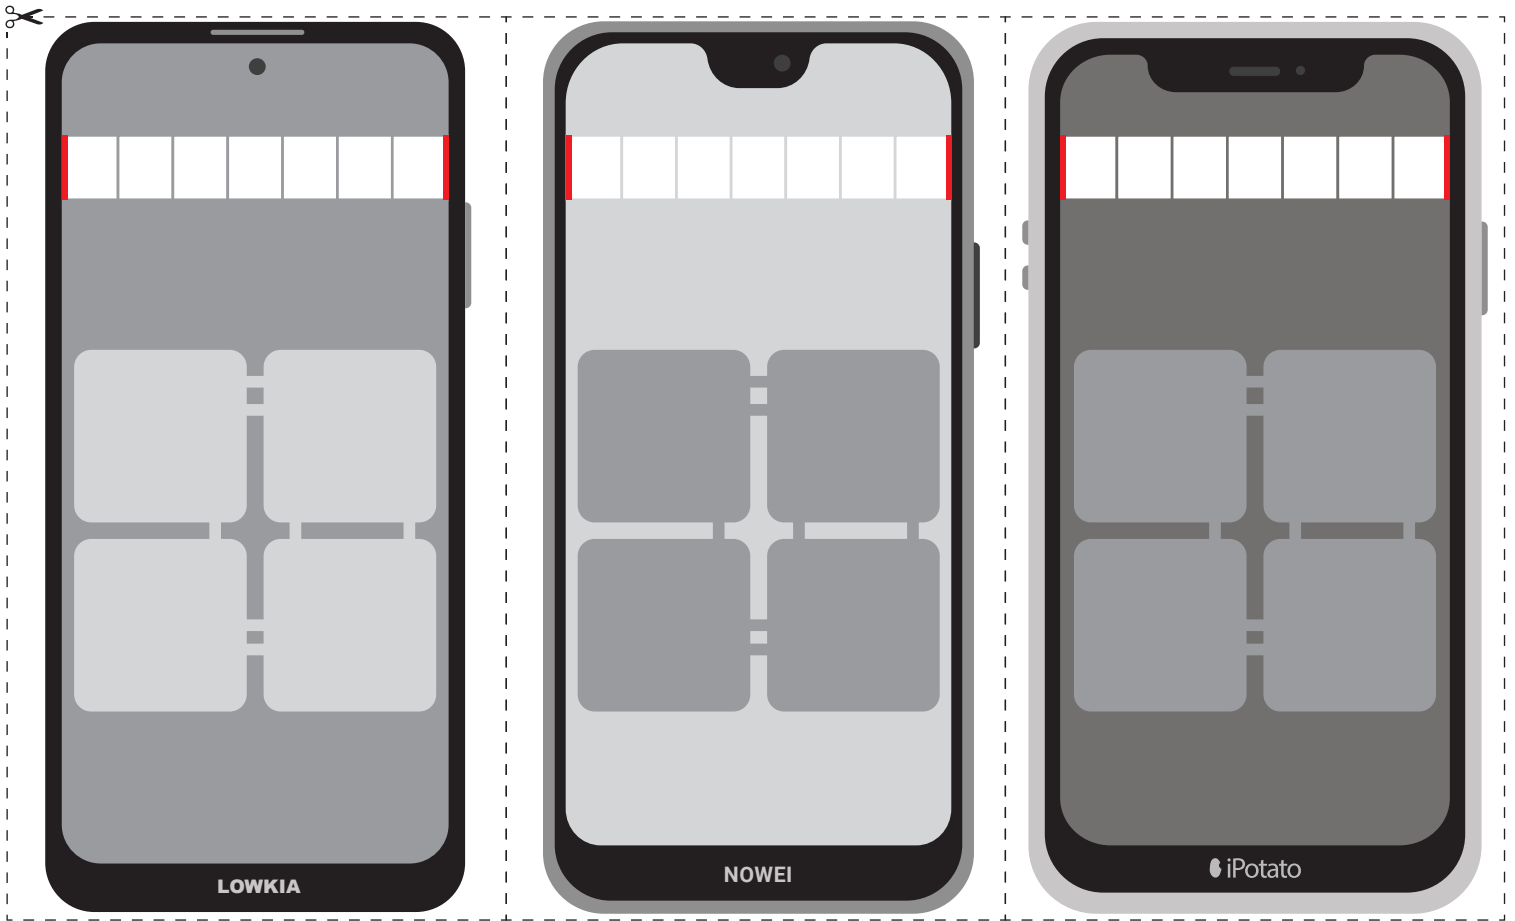

3 Phones

Cut along the black dashed line - - - - -

Make cuts at the red lines (top of the phone, at the side of small grey squares) ———

From these cuts you can slide the karma meter through the phone

3 karma meters

Cut along the black dashed line

24 collectible elements
(minerals and factory)
Cut along the black dashed line