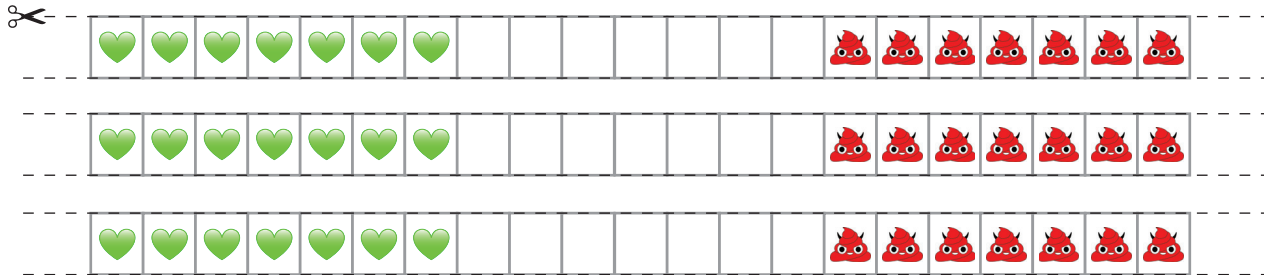

3 Phones

Cut along the black dashed line - - - - -

Make cuts at the red lines (top of the phone, at the side of small grey squares) ———

From these cuts you can slide the karma meter through the phone

3 karma meters

Cut along the black dashed line

24 collectible elements
(minerals and factory)
Cut along the black dashed line