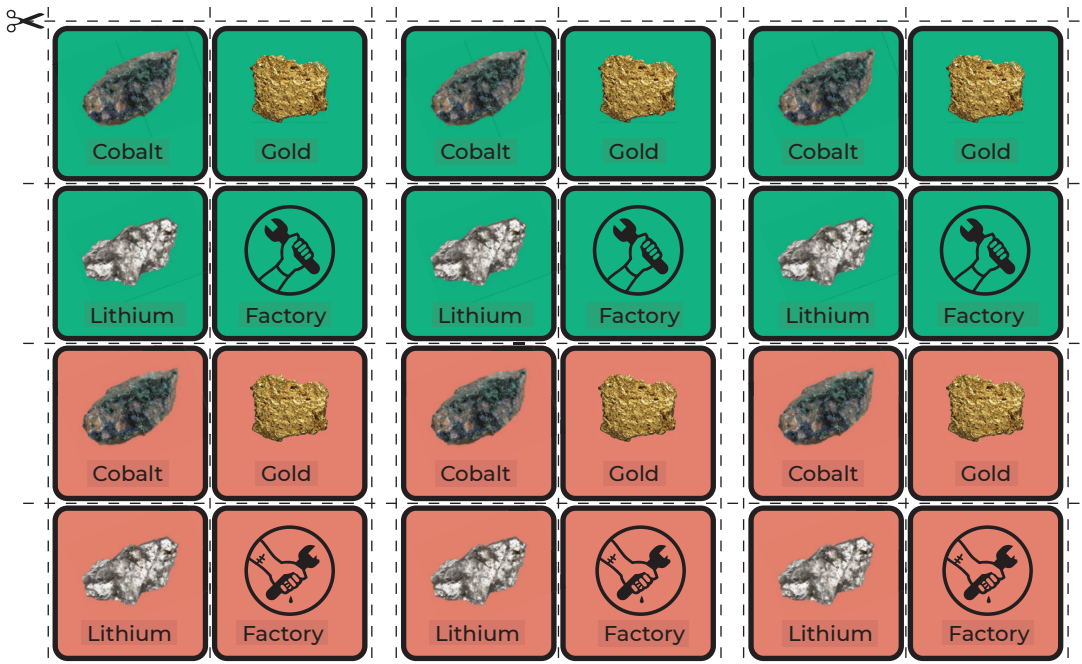

3 Phones

Cut along the black dashed line - - - - -

Make cuts at the red lines (top of the phone, at the side of small grey squares) ———

From these cuts you can slide the karma meter through the phone

3 karma meters

Cut along the black dashed line

24 collectible elements
(minerals and factory)
Cut along the black dashed line